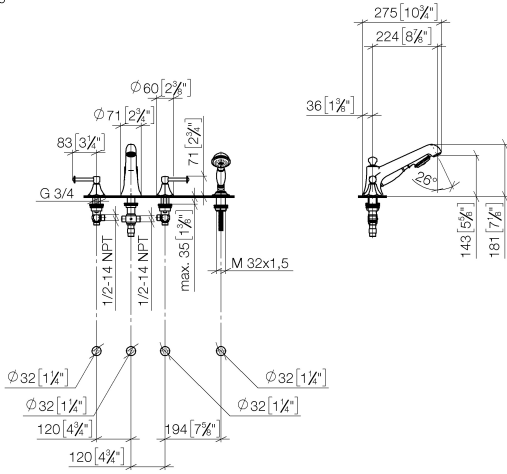

ST 030 100 3370

- spout: circular, air-enriched flow
- max. spout flow rate 23 l/min
- Hand shower: COMPACT RAIN, max. flow rate 6.8 l/min (at 3 bar)
- complete hand shower set with anti-scale system
- 225mm projection
- automatic bath/shower diverter
- height of mixer 185 mm
- height up to aerator 140 mm
- hole diameter valve 32 mm
- hole diameter spout 32 mm
- hole diameter for complete hand shower set 32 mm
- rosette for spout Ø 70mm
- rosette for complete hand shower set Ø 60mm
- rosette for deck valve Ø 60mm
- metal shower hose 1750mm with integrated anti-twist protection

**Individual components of this set**

You need the following components for this set

1x 27 502 370-08

2x 11 170 370-08

ST 030 100 3370

ST 030 100 3370

- 225mm projection
- complete hand shower set: normal flow
- spout: circular, air-enriched flow
- complete hand shower set with anti-scale system
- automatic bath/shower diverter
- height of mixer 185 mm
- height up to aerator 140 mm
- hole diameter valve 32 mm
- hole diameter spout 32 mm
- hole diameter for complete hand shower set 32 mm
- rosette for spout Ø 70mm
- rosette for complete hand shower set Ø 60mm
- rosette for deck valve Ø 60mm
- metal shower hose 1750mm with integrated anti-twist protection
- max. spout flow rate 23 l/min
- max. flow for complete hand shower set 6.8 l/min

ST 030 100 3370

mm [inches]  
1:10

**Flow rate chart**

**Certificates**

LGA\_8028.

Belgaqua\_21-380-  
27\_4.

ST 030 100 3370

Parts for other finishes can be found here: [Chrome](#)

**Spare parts list**

No.	Item Number	Name	Quantity used	Delivery time
1	20 000 370-08	side panel	1	60
2	13 502 380-08	spout	1	60
3	12 502 970 90	High pressure hose 1/2" x 1/2" x 400 mm -	2	2
4	20 000 371-08	side panel	1	60
5	27 703 370-08	shower set	1	60