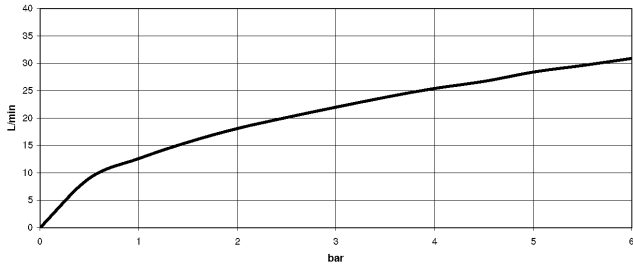

**Individual components of this set**

You need the following components for this set

1x 27 502 370-08

2x 11 170 370-08

ST 030 100 3370

ST 030 100 3370

- 225mm projection
- complete hand shower set: normal flow
- spout: circular, air-enriched flow
- complete hand shower set with anti-scale system
- automatic bath/shower diverter
- height of mixer 185 mm
- height up to aerator 140 mm
- hole diameter valve 32 mm
- hole diameter spout 32 mm
- hole diameter for complete hand shower set 32 mm
- rosette for spout Ø 70mm
- rosette for complete hand shower set Ø 60mm
- rosette for deck valve Ø 60mm
- metal shower hose 1750mm with integrated anti-twist protection
- max. spout flow rate 23 l/min
- max. flow for complete hand shower set 6.8 l/min

ST 030 100 3370

mm [inches]  
1:10

**Flow rate chart**

**Certificates**

LGA\_8028.

Belgaqua\_21-380-  
27\_4.

ST 030 100 3370

Parts for other finishes can be found here: [Chrome](#)