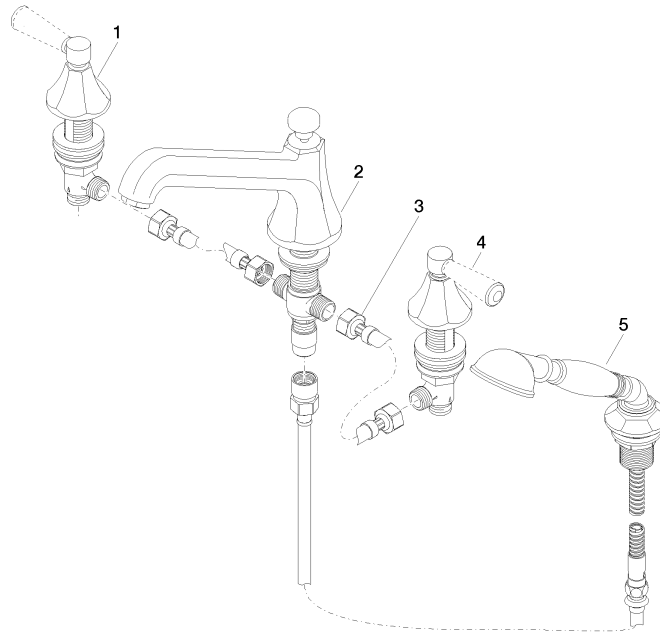

ST 030 100 3370

- spout: circular, air-enriched flow
- max. spout flow rate 23 l/min
- Hand shower: COMPACT RAIN, max. flow rate 6.8 l/min (at 3 bar)
- complete hand shower set with anti-scale system
- 225mm projection
- automatic bath/shower diverter
- height of mixer 185 mm
- height up to aerator 140 mm
- hole diameter valve 32 mm
- hole diameter spout 32 mm
- hole diameter for complete hand shower set 32 mm
- rosette for spout Ø 70mm
- rosette for complete hand shower set Ø 60mm
- rosette for deck valve Ø 60mm
- metal shower hose 1750mm with integrated anti-twist protection

**Individual components of this set**

You need the following components for this set

1x 27 502 370-08

2x 11 170 370-08

ST 030 100 3370

ST 030 100 3370

- 225mm projection
- complete hand shower set: normal flow
- spout: circular, air-enriched flow
- complete hand shower set with anti-scale system
- automatic bath/shower diverter
- height of mixer 185 mm
- height up to aerator 140 mm
- hole diameter valve 32 mm
- hole diameter spout 32 mm
- hole diameter for complete hand shower set 32 mm
- rosette for spout Ø 70mm
- rosette for complete hand shower set Ø 60mm
- rosette for deck valve Ø 60mm
- metal shower hose 1750mm with integrated anti-twist protection
- max. spout flow rate 23 l/min
- max. flow for complete hand shower set 6.8 l/min

ST 030 100 3370

mm [inches]  
1:10

**Flow rate chart**

**Certificates**

LGA\_8028.

Belgaqua\_21-380-  
27\_4.

ST 030 100 3370

Parts for other finishes can be found here: [Chrome](#)

**Spare parts list**

No.	Item Number	Name	Quantity used	Delivery time
1	20 000 370-08	side panel	1	60
2	13 502 380-08	spout	1	60
3	12 502 970 90	High pressure hose 1/2" x 1/2" x 400 mm -	2	2
4	20 000 371-08	side panel	1	60
5	27 703 370-08	shower set	1	60